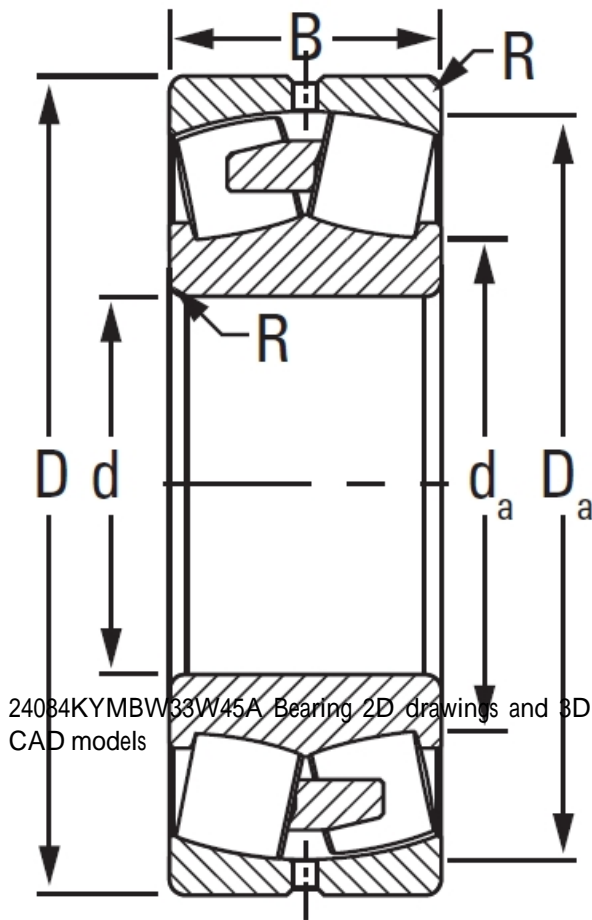

NTN Bearing Rolamentos do Brasil Ltda.

timken 24084KYMBW33W45A Spherical Roller Bearings/Brass Cage

Bearing No. 24084KYMBW33W45A

24084KYMBW33W45A Bearing 2D drawings and 3D CAD models

Design Unit	METRIC
Bore Taper	1/30
Bearing Weight	206.70 Kg
Cage Type	YMB
UPC Code	087796143210
Cage Material	Brass
d	420.000 mm
D	620.000 mm
B - Inner Ring Width	200 mm
B - Outer Ring Width	200.000 mm
R - Inner Ring To Clear Radius ¹	4.000 mm
r - Outer Ring To Clear Radius ²	4.000 mm
da - Inner Ring Backing Diameter	463.000 mm
Da - Outer Ring Backing Diameter	575.000 mm
C0 - Static Radial Rating	8630000 N
C1(2) - Dynamic Radial Rating (Two-Rows)	4390000 N
e - ISO Factor ³	0.29
Y0 - ISO Factor ⁴	2.37
Y1 - ISO Factor ⁵	3.52
Y2 - ISO Factor ⁶	2.31
Reference Thermal Speed Rating (Grease)	440

NTN Bearing Rolamentos do Brasil Ltda.

Reference Thermal Speed Rating (Oil) ⁷	490
Cg - Geometry Factor ⁸	0.0934