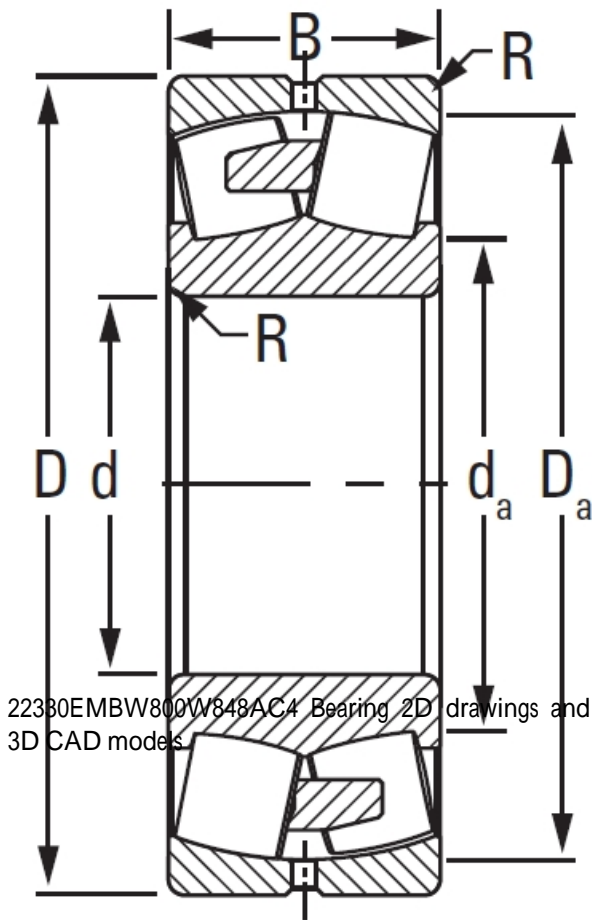

NTN Bearing Rolamentos do Brasil Ltda.

timken 22330EMBW800W848AC4 Spherical Roller Bearings/Brass Cage

Bearing No. 22330EMBW800W848AC4

22330EMBW800W848AC4 Bearing 2D drawings and 3D CAD models

Design Unit	METRIC
Bearing Weight	43 Kg
Cage Type	EMB
UPC Code	087796027596
Cage Material	Brass
Superseded Part	22330YMBW800W848AC4
d	150 mm
D	319.993 mm
B - Inner Ring Width	108 mm
B - Outer Ring Width	108.000 mm
R - Inner Ring To Clear Radius ¹	3.0 mm
r - Outer Ring To Clear Radius ²	3.0 mm
da - Inner Ring Backing Diameter	194.000 mm
Da - Outer Ring Backing Diameter	288.000 mm
C0 - Static Radial Rating	1890000 N
C1(2) - Dynamic Radial Rating (Two-Rows)	1620000 N
e - ISO Factor ³	0.33
Y0 - ISO Factor ⁴	2.08
Y1 - ISO Factor ⁵	3.09
Y2 - ISO Factor ⁶	2.03
Reference Thermal Speed Rating (Grease)	1500

NTN Bearing Rolamentos do Brasil Ltda.

Reference Thermal Speed Rating (Oil) ⁷	1600
Cg - Geometry Factor ⁸	0.0884