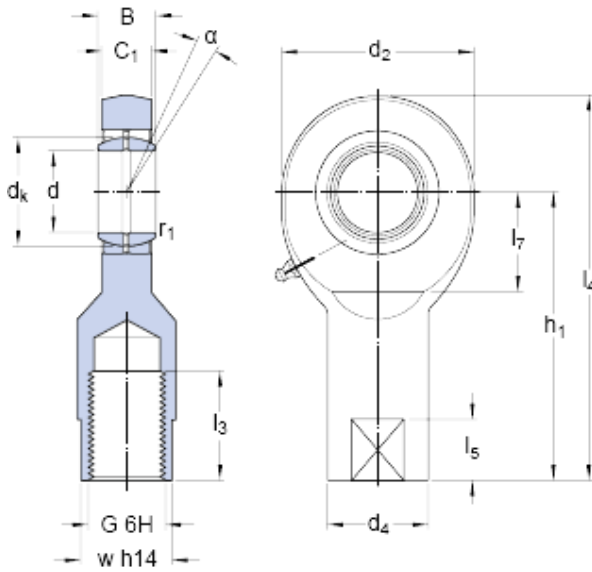

NTN Bearing Rolamentos do Brasil Ltda.

skf SILA 60 ES Spherical plain bearings and rod ends with a female thread

Bearing No. SILA 60 ES

d	60 mm
d ₂ max.	137 mm
B	44 mm
G	M 60x4
C ₁ max.	39 mm
h ₁	225 mm
	6 °
d _k	80 mm
d ₄	82 mm
l ₃ min.	70 mm
l ₄ max.	296 mm
l ₅	35 mm
l ₇ min.	70 mm
w	70 mm
r ₁ min.	1 mm
Basic dynamic load rating C	245 kN
Basic static load rating C ₀	400 kN
Specific dynamic load factor K	100 N/mm ²
Material constant K _M	330
Mass rod end	6.3 kg

SILA 60 ES Bearing 2D drawings and 3D CAD models