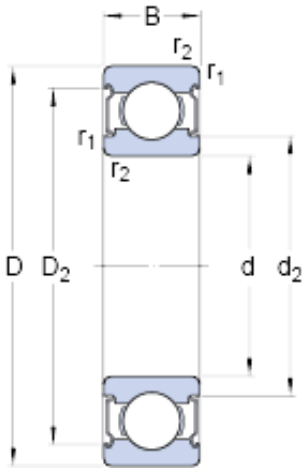

NTN Bearing Rolamentos do Brasil Ltda.

20 mm x 37 mm x 9 mm skf W 61904-2Z Deep groove ball bearings

Bearing No. W 61904-2Z

W 61904-2Z Bearing 2D drawings and 3D CAD models

Size	37x20x9 mm
Bore Diameter	37 mm
Outer Diameter	20 mm
Width	9 mm
d	20 mm
D	37 mm
B	9 mm
d ₂	23.65 mm
D ₂	33.5 mm
r _{1,2} - min.	0.3 mm
d _a - min.	22 mm
d _a - max.	23.5 mm
D _a - max.	35 mm
r _a - max.	0.3 mm
Basic dynamic load rating - C	5.5 kN
Basic static load rating - C ₀	3.6 kN
Fatigue load limit - P _u	0.156 kN
Reference speed	43000 r/min
Limiting speed	20000 r/min
Calculation factor - k _r	0.025
Calculation factor - f ₀	14.7
d ₂	23.65 mm
D ₂	33.5 mm
r _{1,2} min.	0.3 mm

NTN Bearing Rolamentos do Brasil Ltda.

d_a min.	22 mm
d_a max.	23.5 mm
D_a max.	35 mm
r_a max.	0.3 mm
Basic dynamic load rating C	5.53 kN
Basic static load rating C_0	3.65 kN
Fatigue load limit P_u	0.156 kN
Calculation factor k_r	0.025
Calculation factor f_0	14.7
Mass bearing	0.035 kg